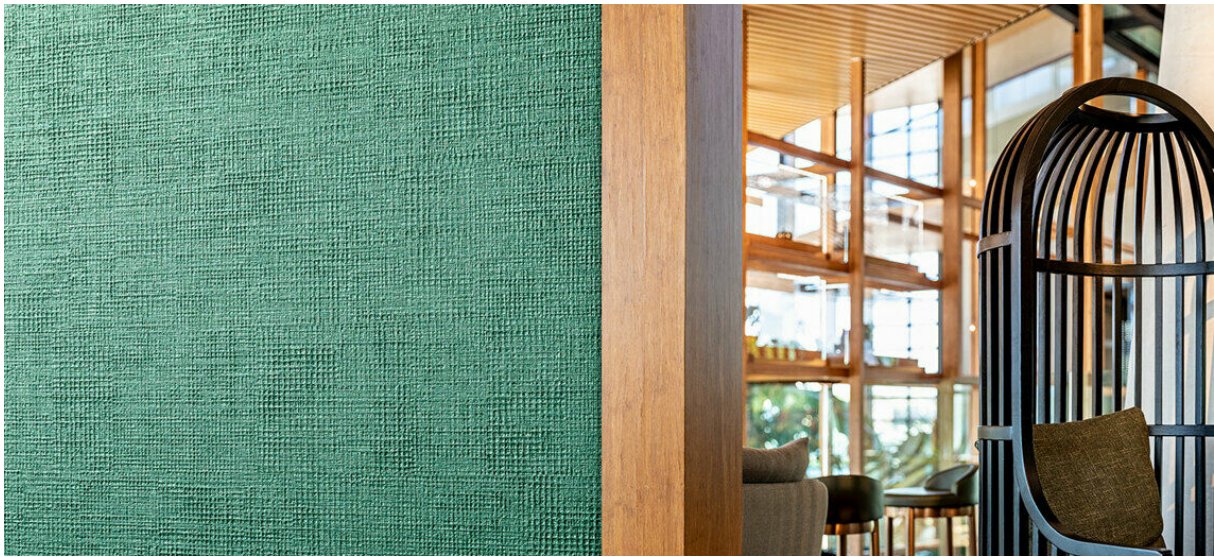

grayson

1104.01 - 1104.29

collection

wallcovering

01

vinyl

description

coarse irregular canvas texture with a subtle sheen

composition

vinyl finishing coat on a woven cotton backing

width

± 130 cm, ± 51 inches

weight

± 440 gr/m², ± 18 oz/yd¹

sound absorption

ISO 354