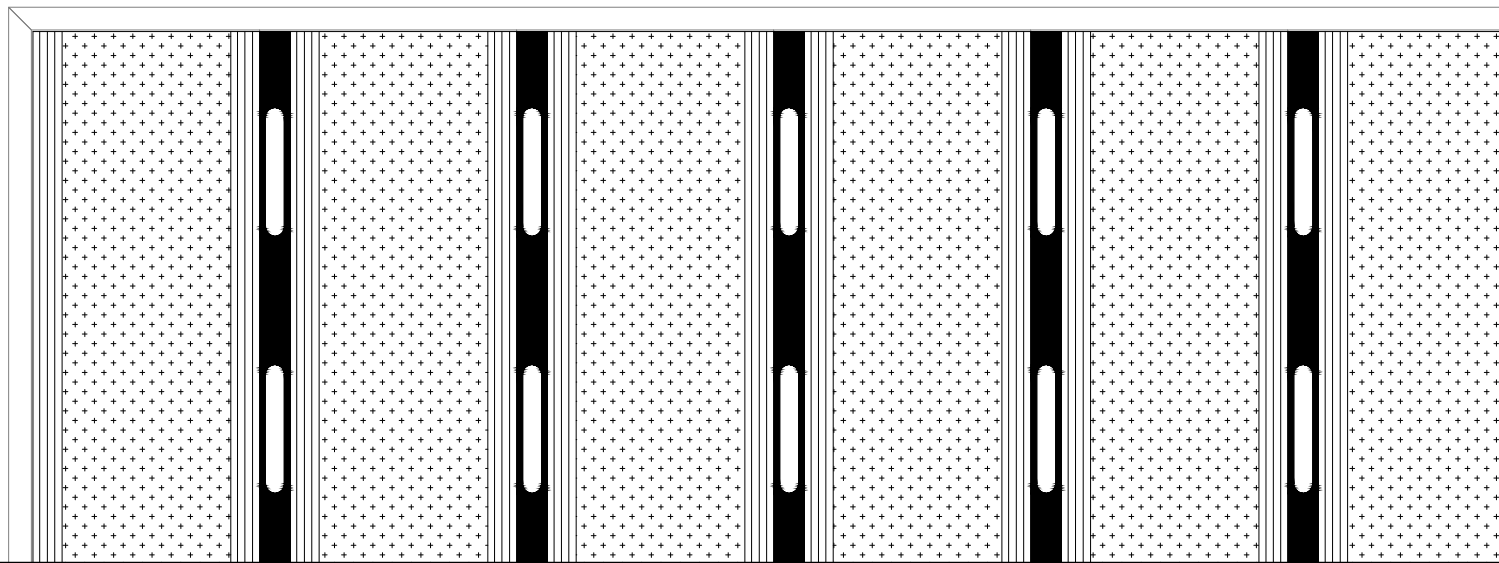

# ABI Aluflex Medium - Carpet

Frame-profile

Vertical cross section mat

View from above

Detail with inlay carpet