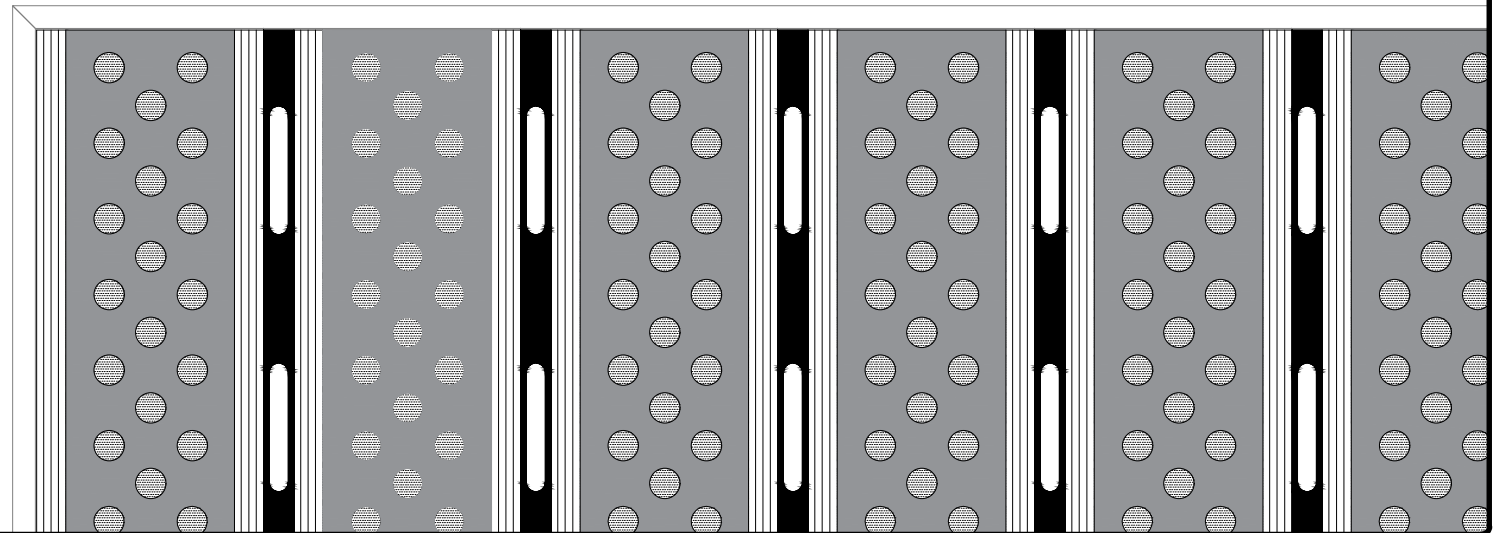

# ABI Aluflex Medium - Brushes

Frame-profile

Vertical cross section mat

View from above

Detail with inlay brushes