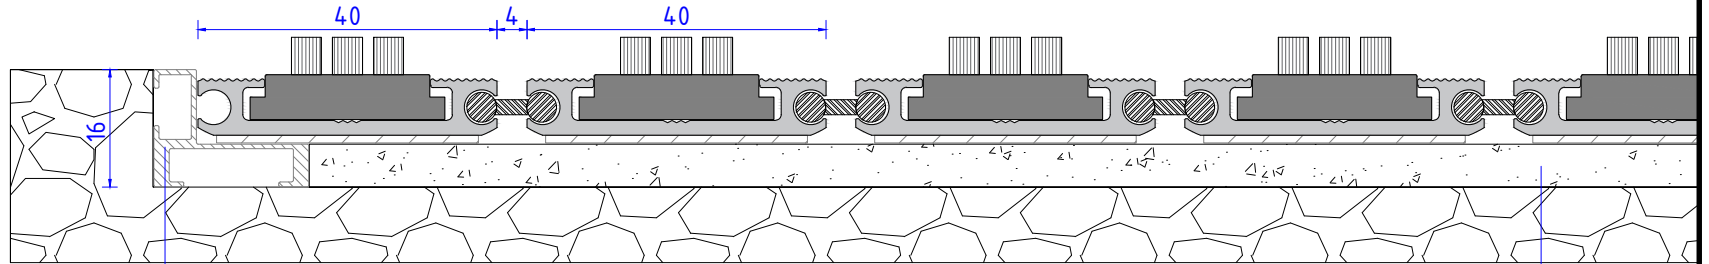

ABI Aluflex Junior - Brushes

Frame-profile

Vertical cross section mat

Optional: ABI Frame profile

Optional: product for levelling the mat-well
(delivered by a third party)

View from above

Detail with inlay brushes