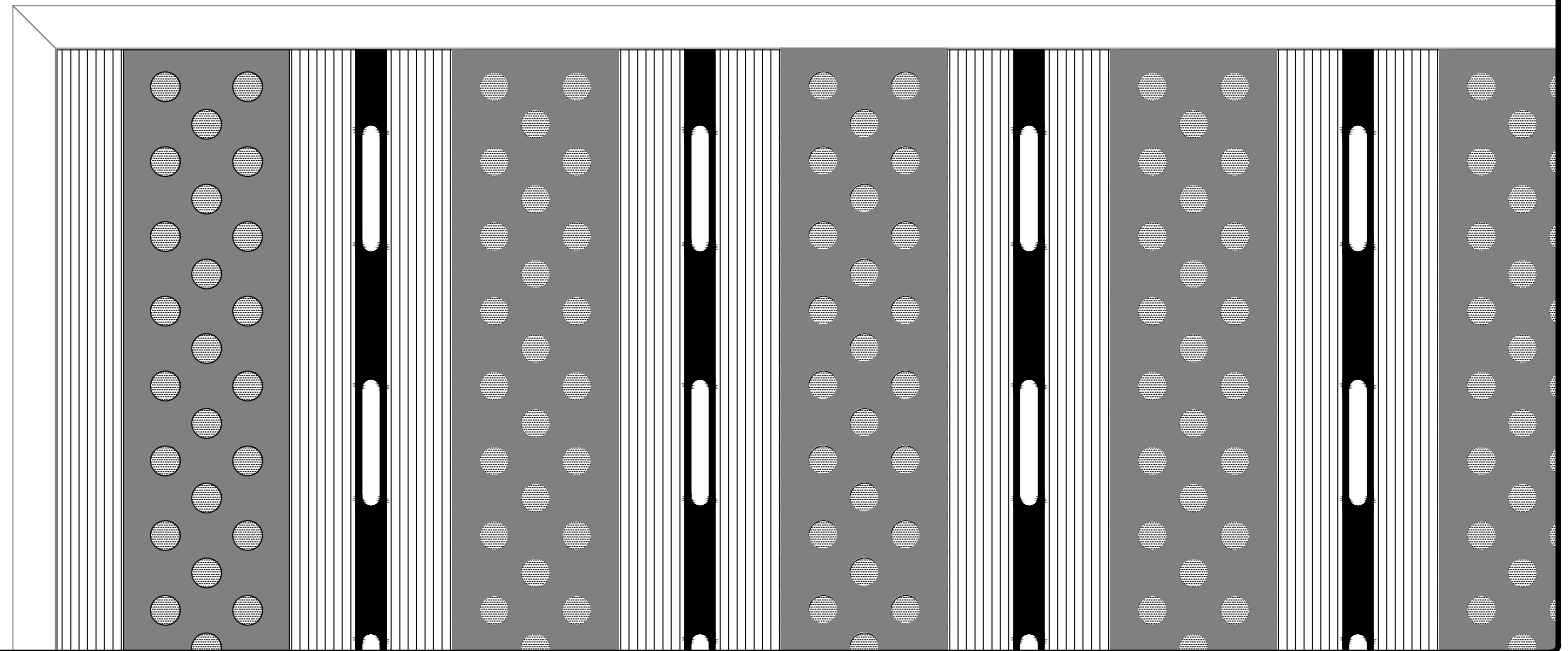

ABI Aluflex Junior - Brushes

Frame-profile

Vertical cross section mat

Optional: ABI Frame profile

Optional: product for levelling the mat-well
(delivered by a third party)

View from above

Detail with inlay brushes